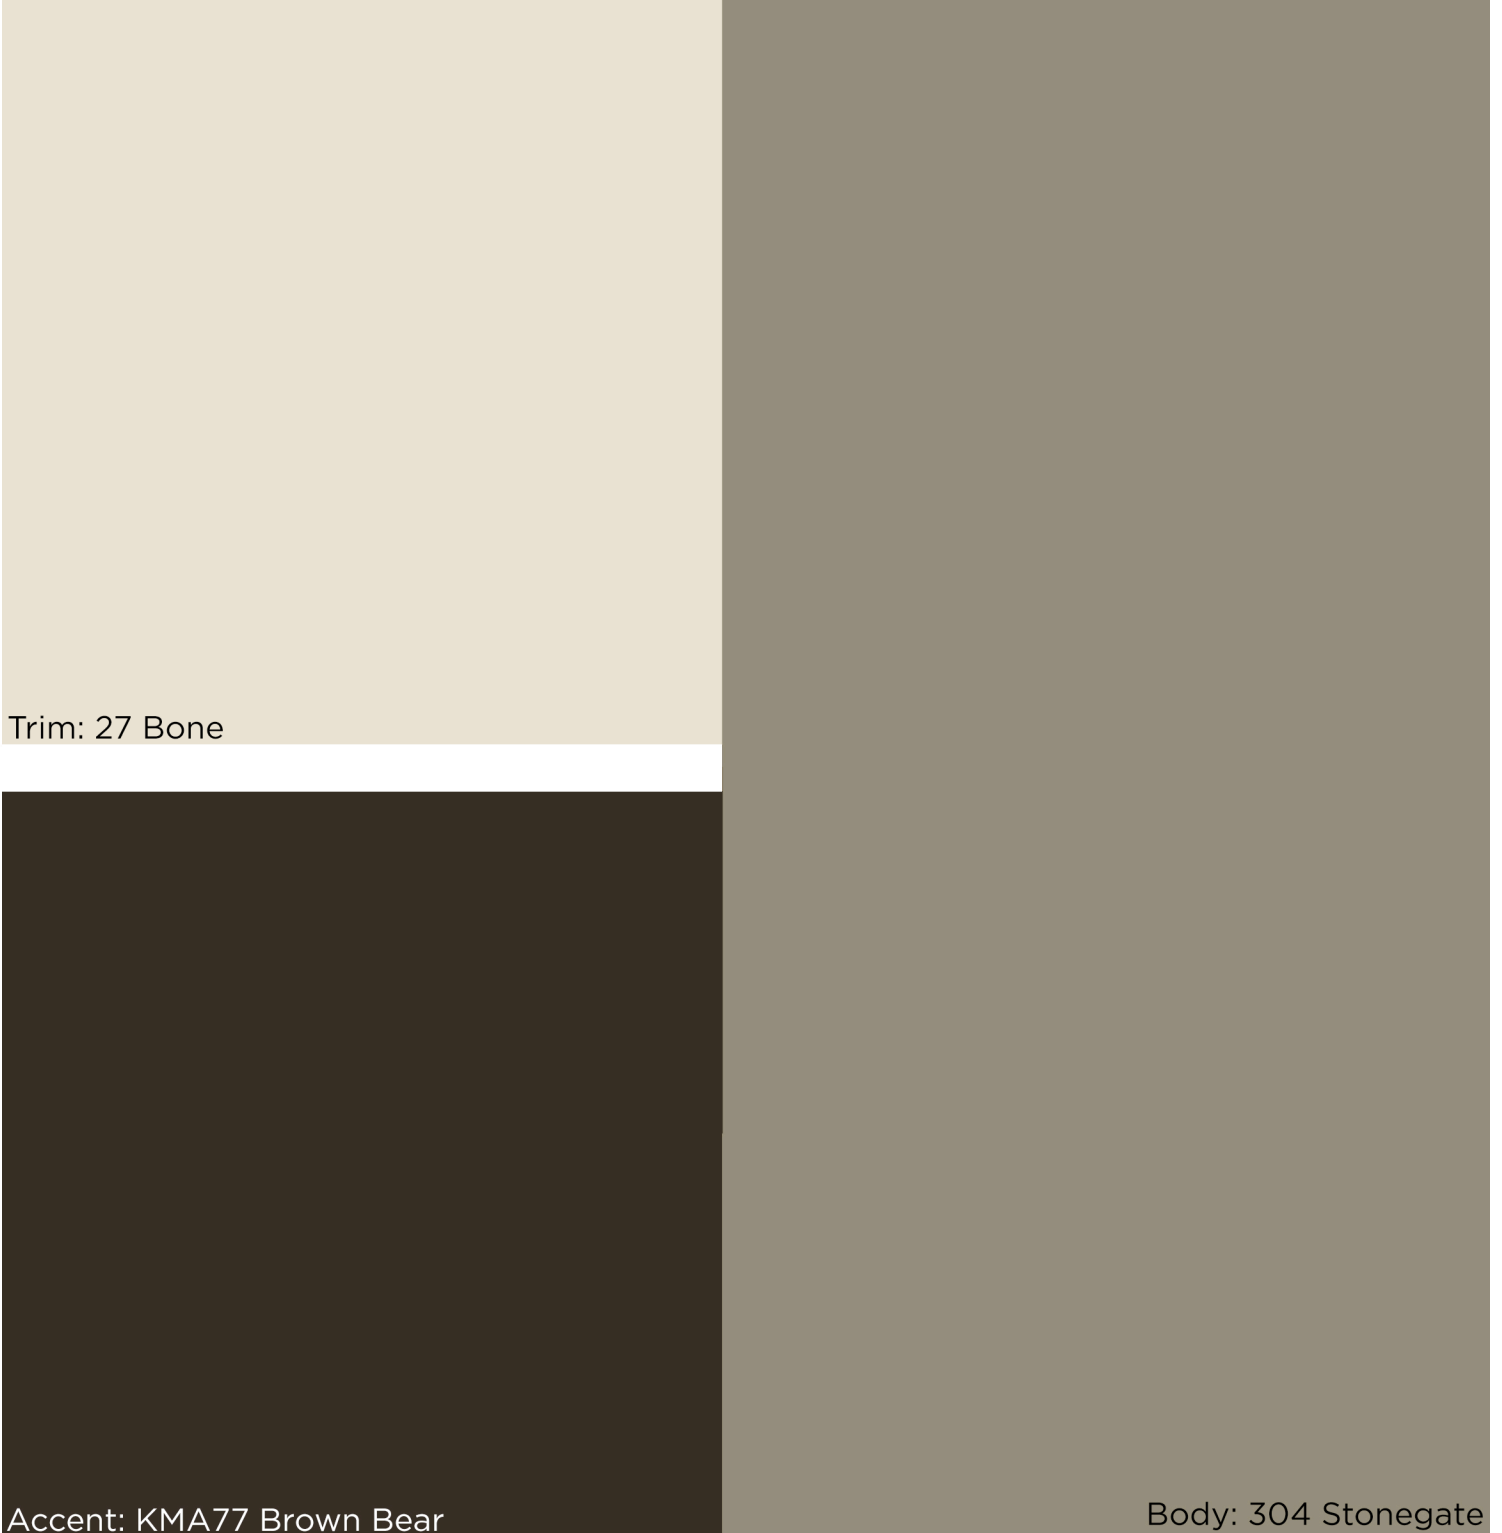

Pine Mountain Lakes

Scheme 3

Trim: 27 Bone

Accent: KMA77 Brown Bear

Body: 304 Stonegate

Actual colors may vary slightly from printed renderings.
8/17/2022