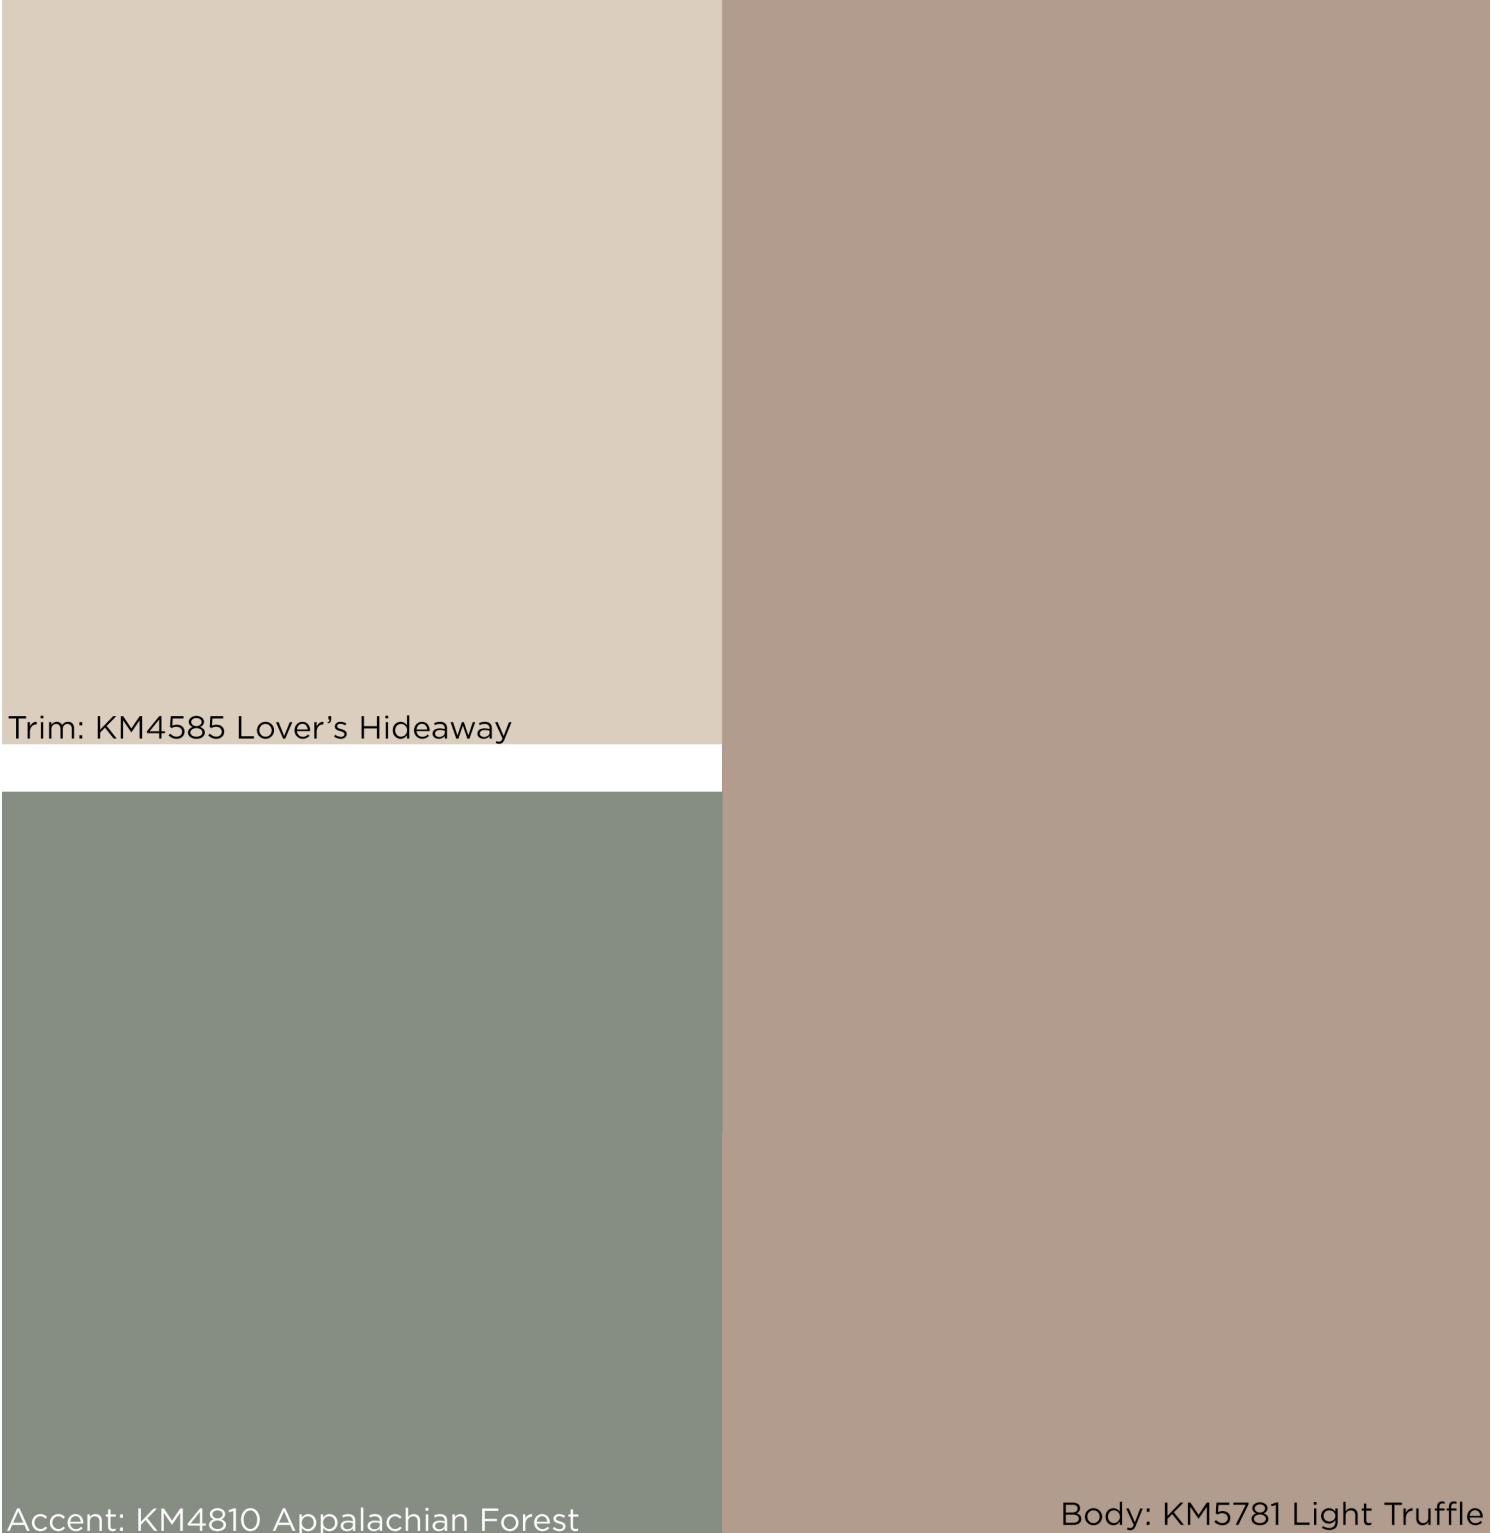

KELLY-MOORE® PAINTS

Actual colors may vary slightly from printed renderings.

Pine Mountain Lakes

Scheme 1

Trim: KM4695 Water Chestnut

Accent: KM4881 Dapper Grey Hound

Body: KM5711 Country Rubble

Pine Mountain Lakes

Scheme 5

Trim: KM5789 Shadow Cliff

Accent: KM5748 Nature's Gate

Body: KM4936 Smoky Day

Pine Mountain Lakes

Scheme 6

Trim: KM4588 Never Cry Wolf

Accent: 417 Oxford Brown

Body: KM5795 Teddy's Taupe

Pine Mountain Lakes

Scheme 7

Trim: KM4585 Lover's Hideaway

Accent: KM4810 Appalachian Forest

Body: KM5781 Light Truffle

Pine Mountain Lakes

Scheme 8

Trim: KM5792 Stacked Stone

Accent: KMA45 Red Velvet

Body: KM4564 Tombstone Gray

Pine Mountain Lakes

Scheme 9

Trim: KM4923 Submarine

Accent: KM5747 Sugar Pine

Body: KM4913 Fog Beacon