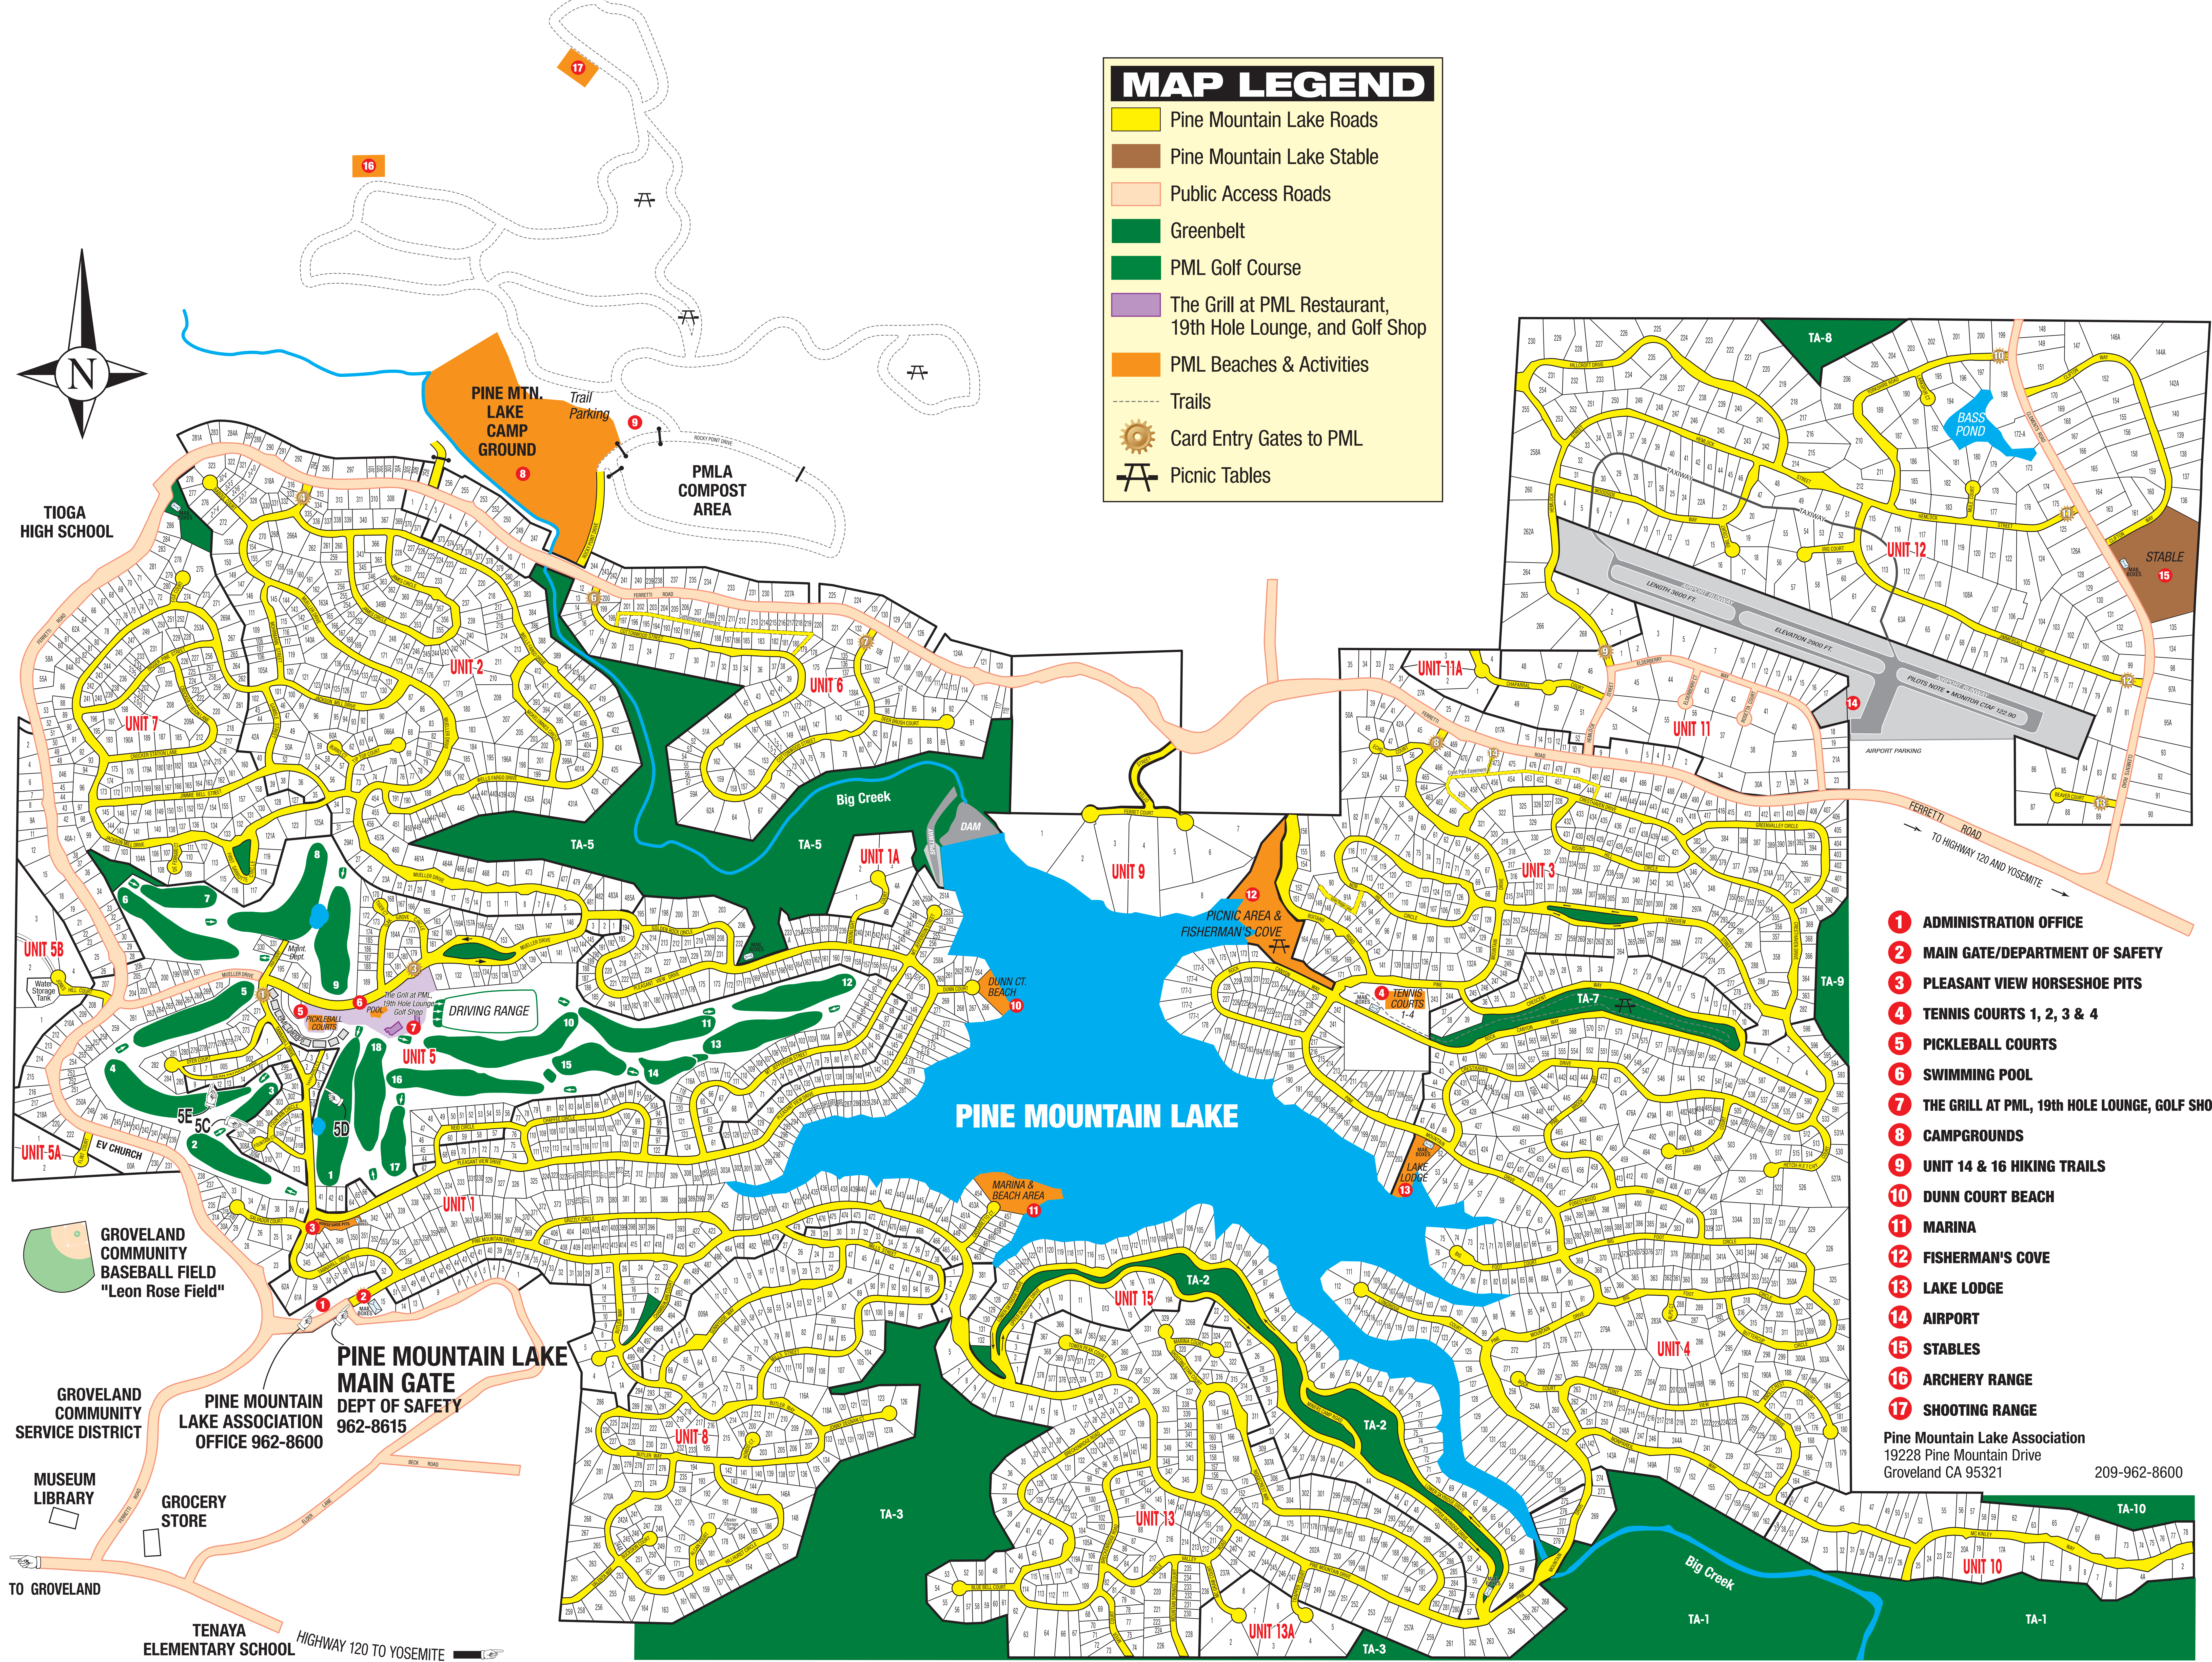

MAP LEGEND

- Pine Mountain Lake Roads
- Pine Mountain Lake Stable
- Public Access Roads
- Greenbelt
- PML Golf Course
- The Grill at PML Restaurant, 19th Hole Lounge, and Golf Shop
- PML Beaches & Activities
- Trails
- Card Entry Gates to PML
- Picnic Tables

- 1** ADMINISTRATION OFFICE
- 2** MAIN GATE/DEPARTMENT OF SAFETY
- 3** PLEASANT VIEW HORSESHOE PITS
- 4** TENNIS COURTS 1, 2, 3 & 4
- 5** PICKLEBALL COURTS
- 6** SWIMMING POOL
- 7** THE GRILL AT PML, 19th HOLE LOUNGE, GOLF SHOP
- 8** CAMPGROUNDS
- 9** UNIT 14 & 16 HIKING TRAILS
- 10** DUNN COURT BEACH
- 11** MARINA
- 12** FISHERMAN'S COVE
- 13** LAKE LODGE
- 14** AIRPORT
- 15** STABLES
- 16** ARCHERY RANGE
- 17** SHOOTING RANGE

Pine Mountain Lake Association
 19228 Pine Mountain Drive
 Groveland CA 95321 209-962-8600

TIOGA HIGH SCHOOL

GROVELAND COMMUNITY BASEBALL FIELD "Leon Rose Field"

GROVELAND COMMUNITY SERVICE DISTRICT

MUSEUM LIBRARY

GROCERY STORE

TO GROVELAND

TENAYA ELEMENTARY SCHOOL

PINE MOUNTAIN LAKE MAIN GATE
 DEPT OF SAFETY
 OFFICE 962-8615

HIGHWAY 120 TO YOSEMITE