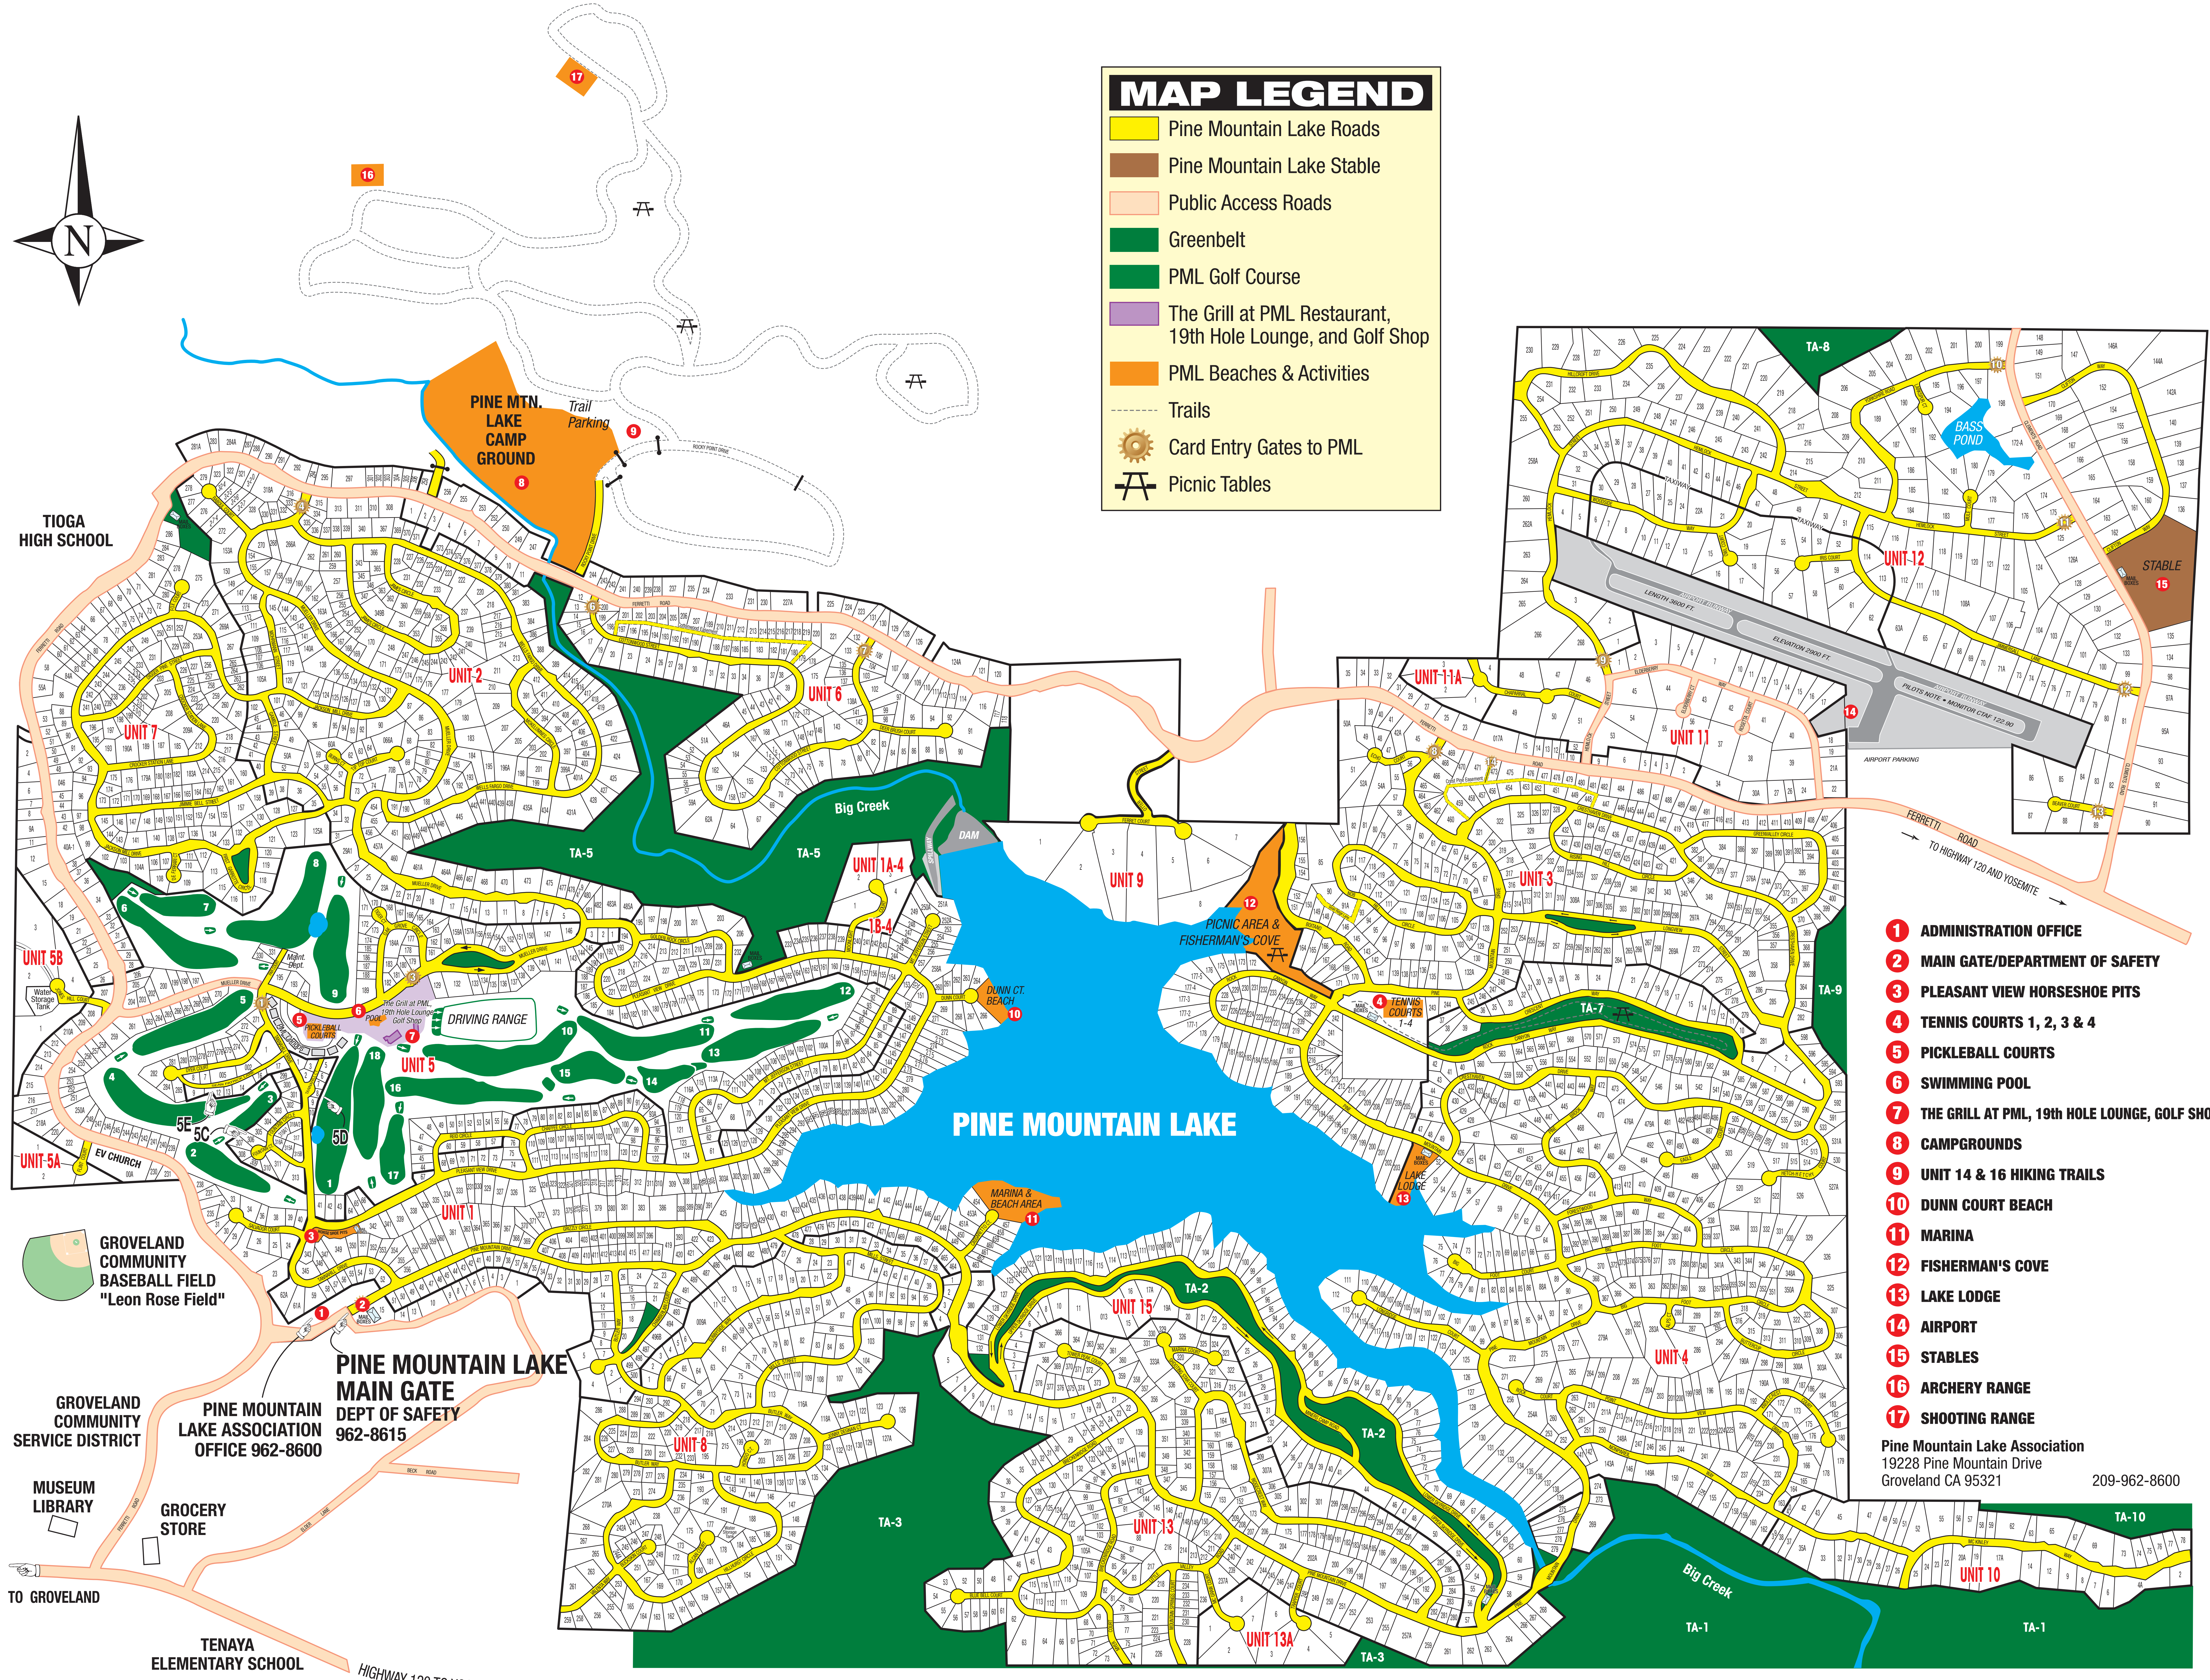

MAP LEGEND

- Pine Mountain Lake Roads
- Pine Mountain Lake Stable
- Public Access Roads
- Greenbelt
- PML Golf Course
- The Grill at PML Restaurant, 19th Hole Lounge, and Golf Shop
- PML Beaches & Activities
- Trails
- Card Entry Gates to PML
- Picnic Tables

- 1** ADMINISTRATION OFFICE
- 2** MAIN GATE/DEPARTMENT OF SAFETY
- 3** PLEASANT VIEW HORSESHOE PITS
- 4** TENNIS COURTS 1, 2, 3 & 4
- 5** PICKLEBALL COURTS
- 6** SWIMMING POOL
- 7** THE GRILL AT PML, 19th HOLE LOUNGE, GOLF SHOP
- 8** CAMPGROUNDS
- 9** UNIT 14 & 16 HIKING TRAILS
- 10** DUNN COURT BEACH
- 11** MARINA
- 12** FISHERMAN'S COVE
- 13** LAKE LODGE
- 14** AIRPORT
- 15** STABLES
- 16** ARCHERY RANGE
- 17** SHOOTING RANGE

Pine Mountain Lake Association
 19228 Pine Mountain Drive
 Groveland CA 95321 209-962-8600

TIOGA HIGH SCHOOL

GROVELAND COMMUNITY BASEBALL FIELD "Leon Rose Field"

GROVELAND COMMUNITY SERVICE DISTRICT

MUSEUM LIBRARY

GROCERY STORE

PINE MOUNTAIN LAKE ASSOCIATION OFFICE 962-8600

PINE MOUNTAIN LAKE MAIN GATE DEPT OF SAFETY 962-8615

TENAYA ELEMENTARY SCHOOL

HIGHWAY 120 TO YOSEMITE