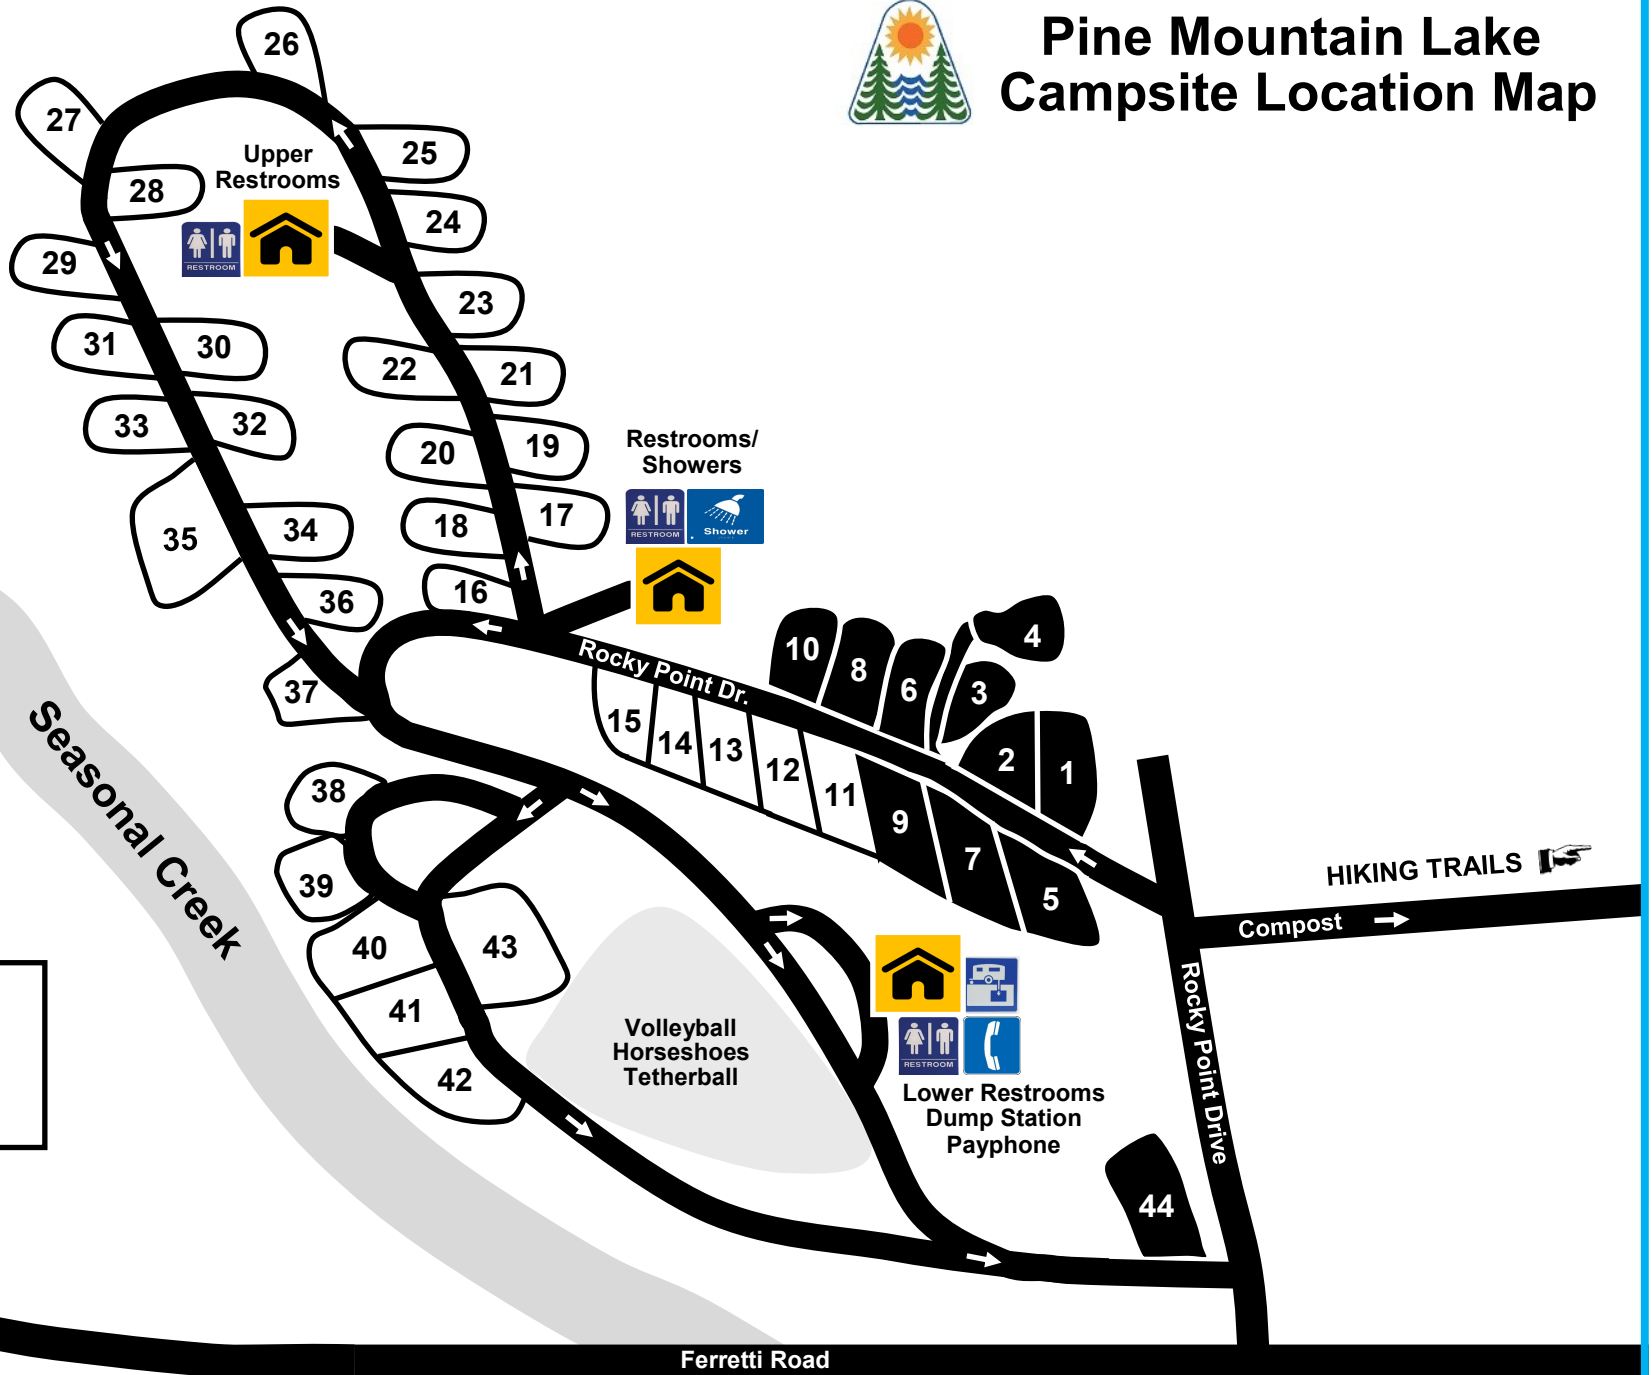

Pine Mountain Lake Campsite Location Map

	RV Sites
	Tent Sites

GROVELAND 3 MILES

YOSEMITE 22 MILES